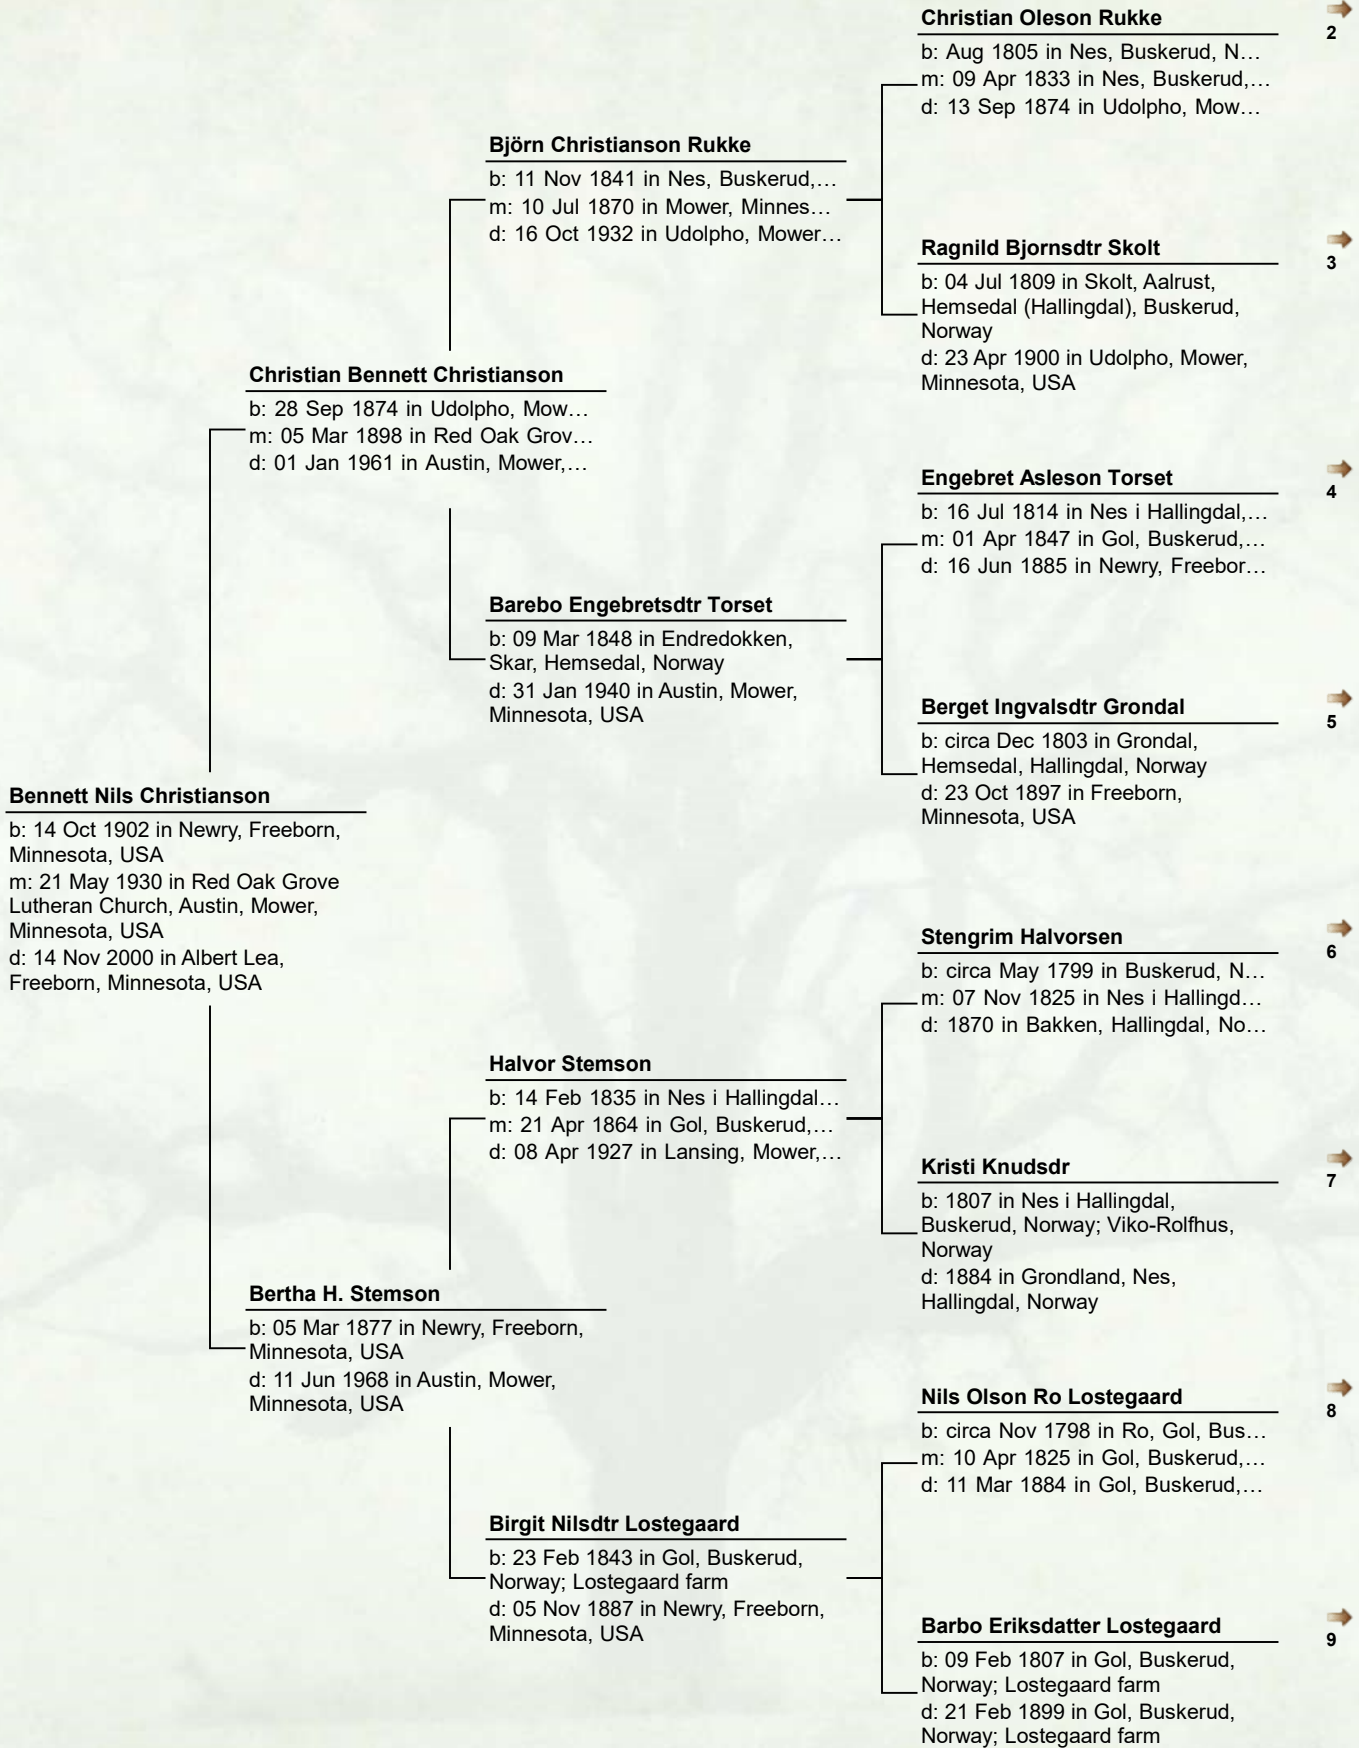

Pedigree Chart for Bennett Nils Christianson

Ola Torson Gislerud

b: 1711 in Norway
m: Norway
d: 03 May 1800 in Nes, Buskerud, Norway

10

Thor Olson Gislerud

b: 1746 in Flå, Buskerud, Norway;...
m: 02 Jul 1769 in Flå, Buskerud,...
d: Bef. 1798 in Nes, Buskerud, N...