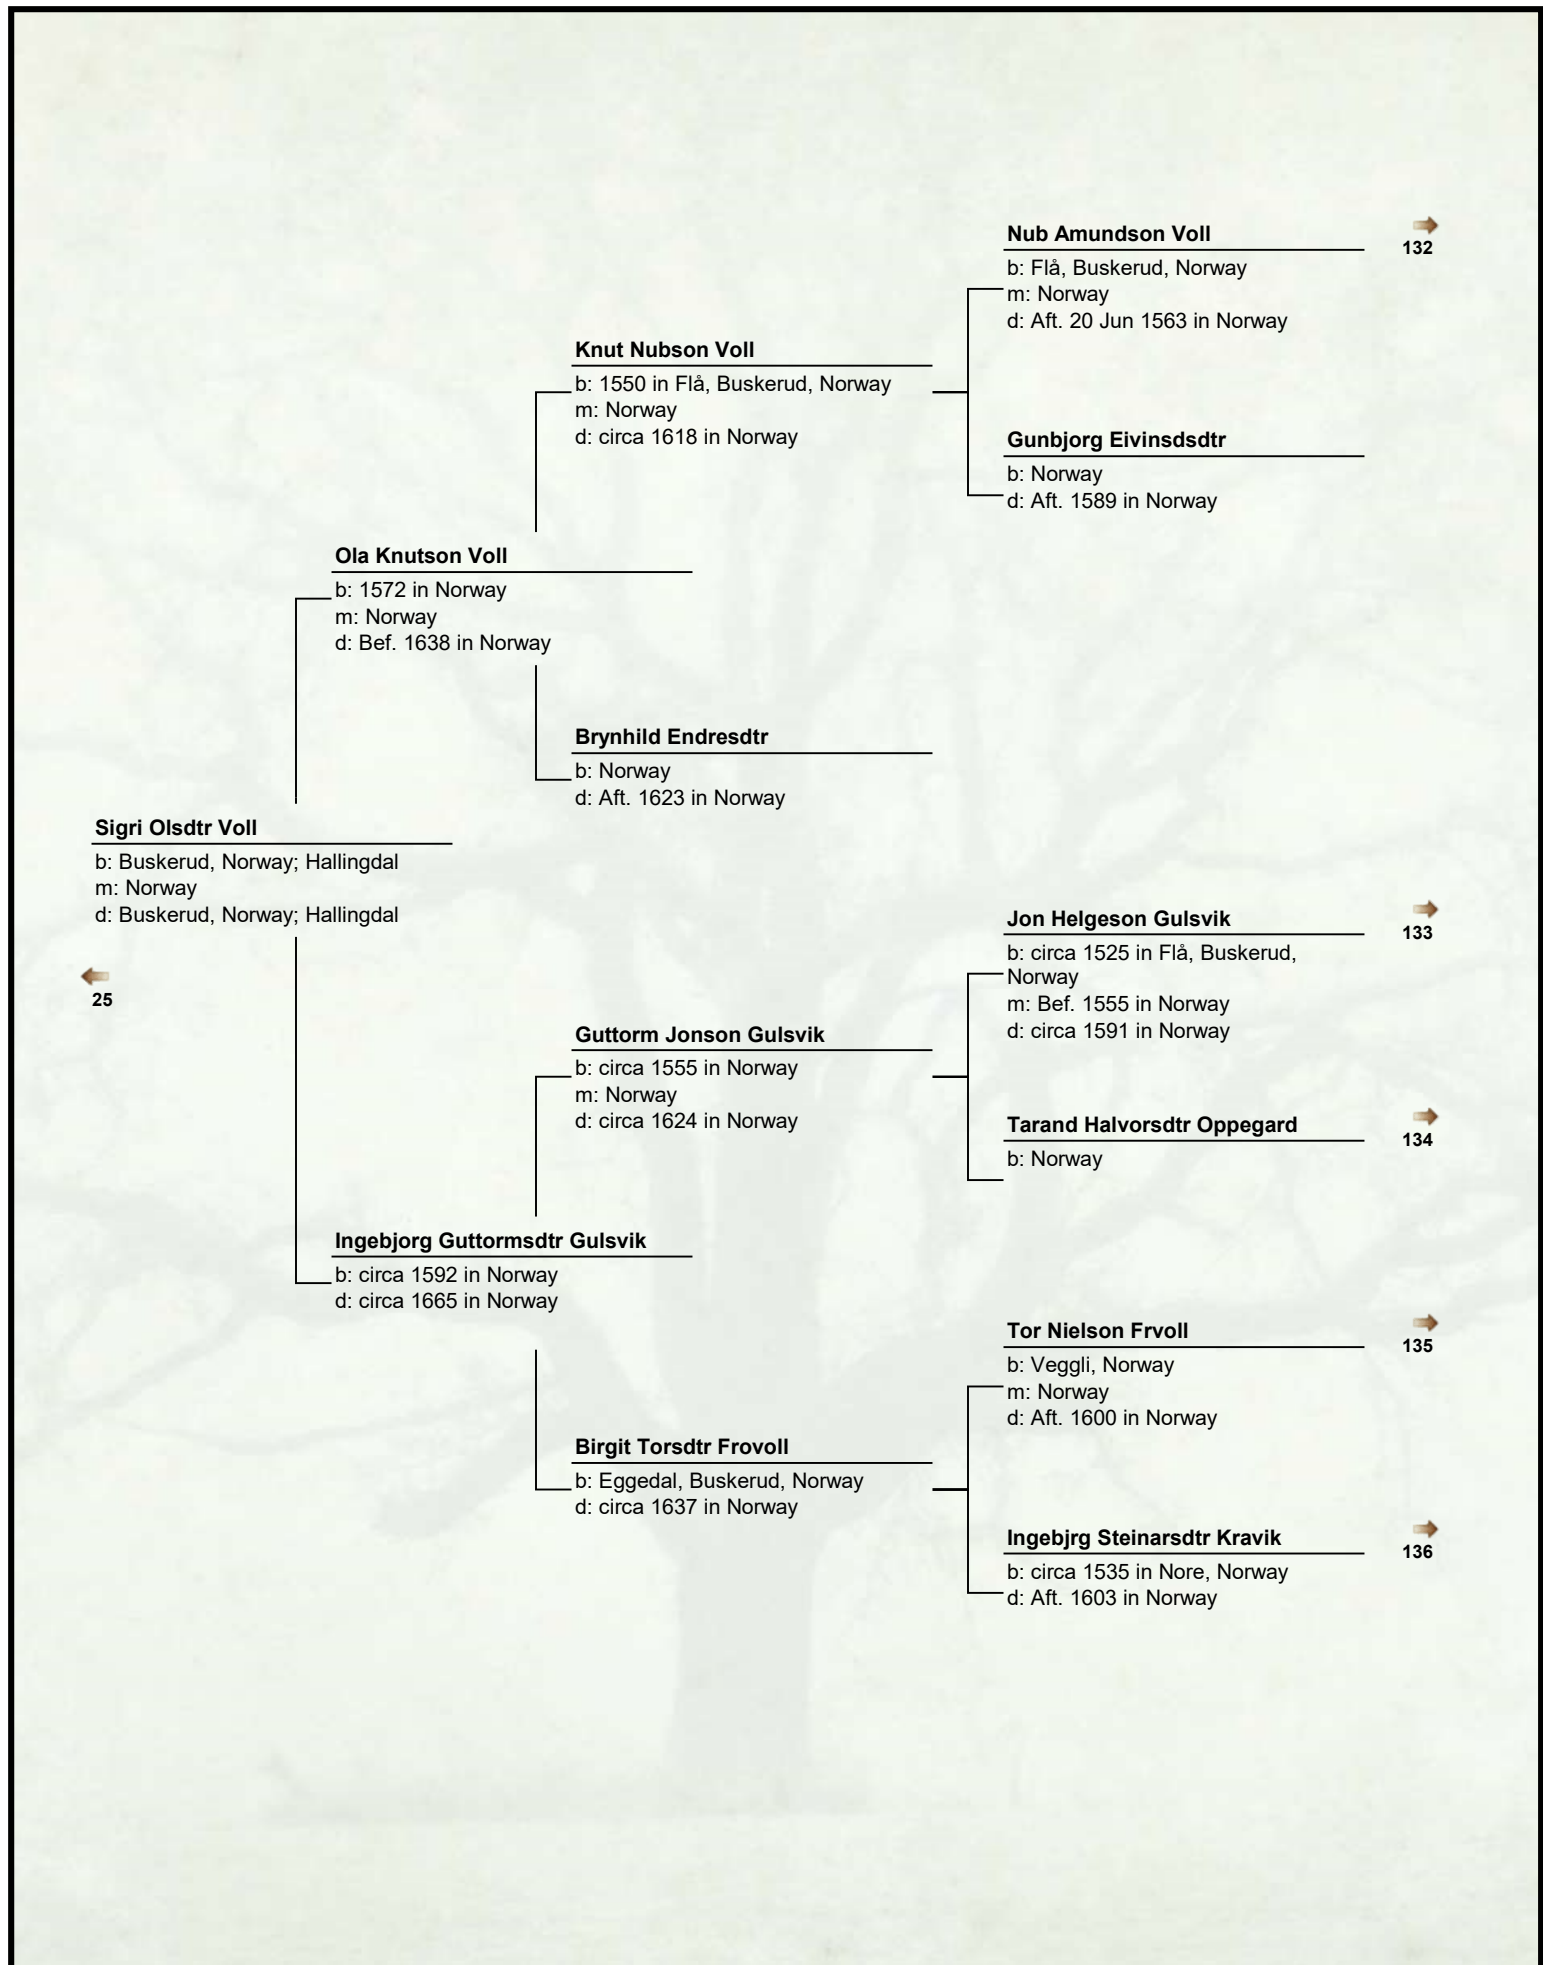

Nub Amundson Voll

132

b: Flå, Buskerud, Norway
m: Norway
d: Aft. 20 Jun 1563 in Norway

Knut Nubson Voll

b: 1550 in Flå, Buskerud, Norway
m: Norway
d: circa 1618 in Norway

Gunbjorg Eivindsdtr

b: Norway
d: Aft. 1589 in Norway

Ola Knutson Voll

b: 1572 in Norway
m: Norway
d: Bef. 1638 in Norway

Brynhild Endresdtr

b: Norway
d: Aft. 1623 in Norway

Sigrí Olsdtr Voll

b: Buskerud, Norway; Hallingdal
m: Norway
d: Buskerud, Norway; Hallingdal

Jon Helgeson Gulsvik

133

b: circa 1525 in Flå, Buskerud, Norway
m: Bef. 1555 in Norway
d: circa 1591 in Norway

25

Guttorm Jonson Gulsvik

b: circa 1555 in Norway
m: Norway
d: circa 1624 in Norway

Tarand Halvorsdtr Oppegard

134

b: Norway

Ingebjorg Guttormsdtr Gulsvik

b: circa 1592 in Norway
d: circa 1665 in Norway

Tor Nielson Frvoll

135

b: Veggli, Norway
m: Norway
d: Aft. 1600 in Norway

Birgit Torsdtr Frovoll

b: Eggedal, Buskerud, Norway
d: circa 1637 in Norway

Ingebjrg Steinarsdtr Kravik

136

b: circa 1535 in Nore, Norway
d: Aft. 1603 in Norway