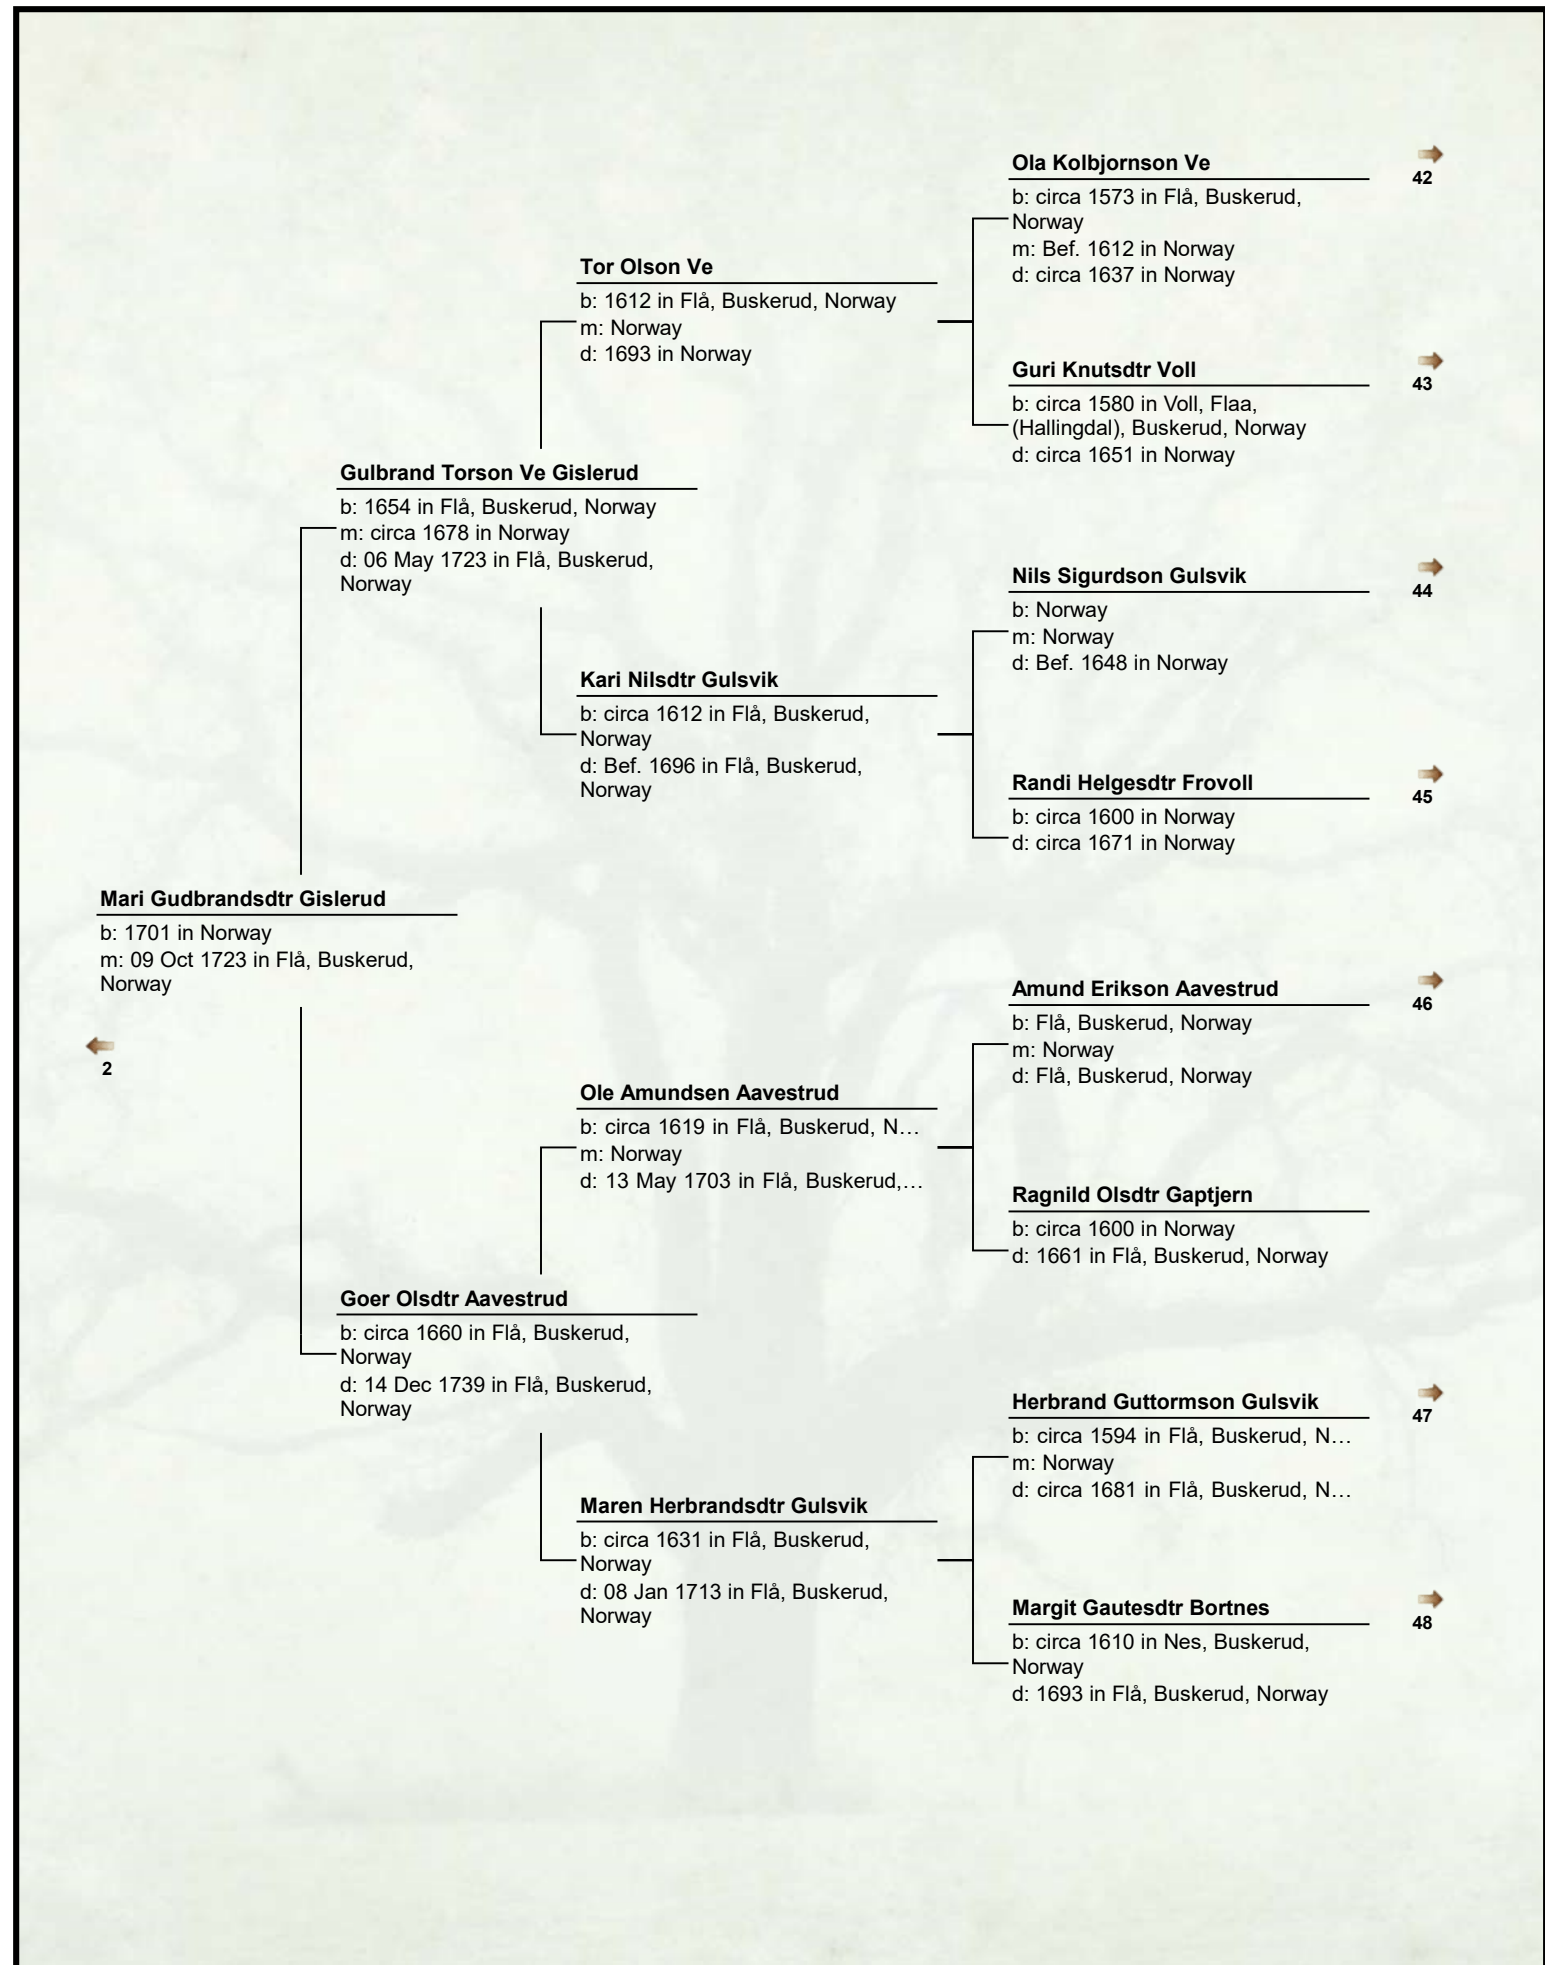

41

Peder Christianson Paaverud

b: 1697 in Paaverud, Flå,
Buskerud, Norway
m: 09 Oct 1723 in Flå, Buskerud,
Norway
d: Nes, Buskerud, Norway; Gire

Christian Paaverud

b: Norway
m: Norway

Guri

b: Norway

←
2