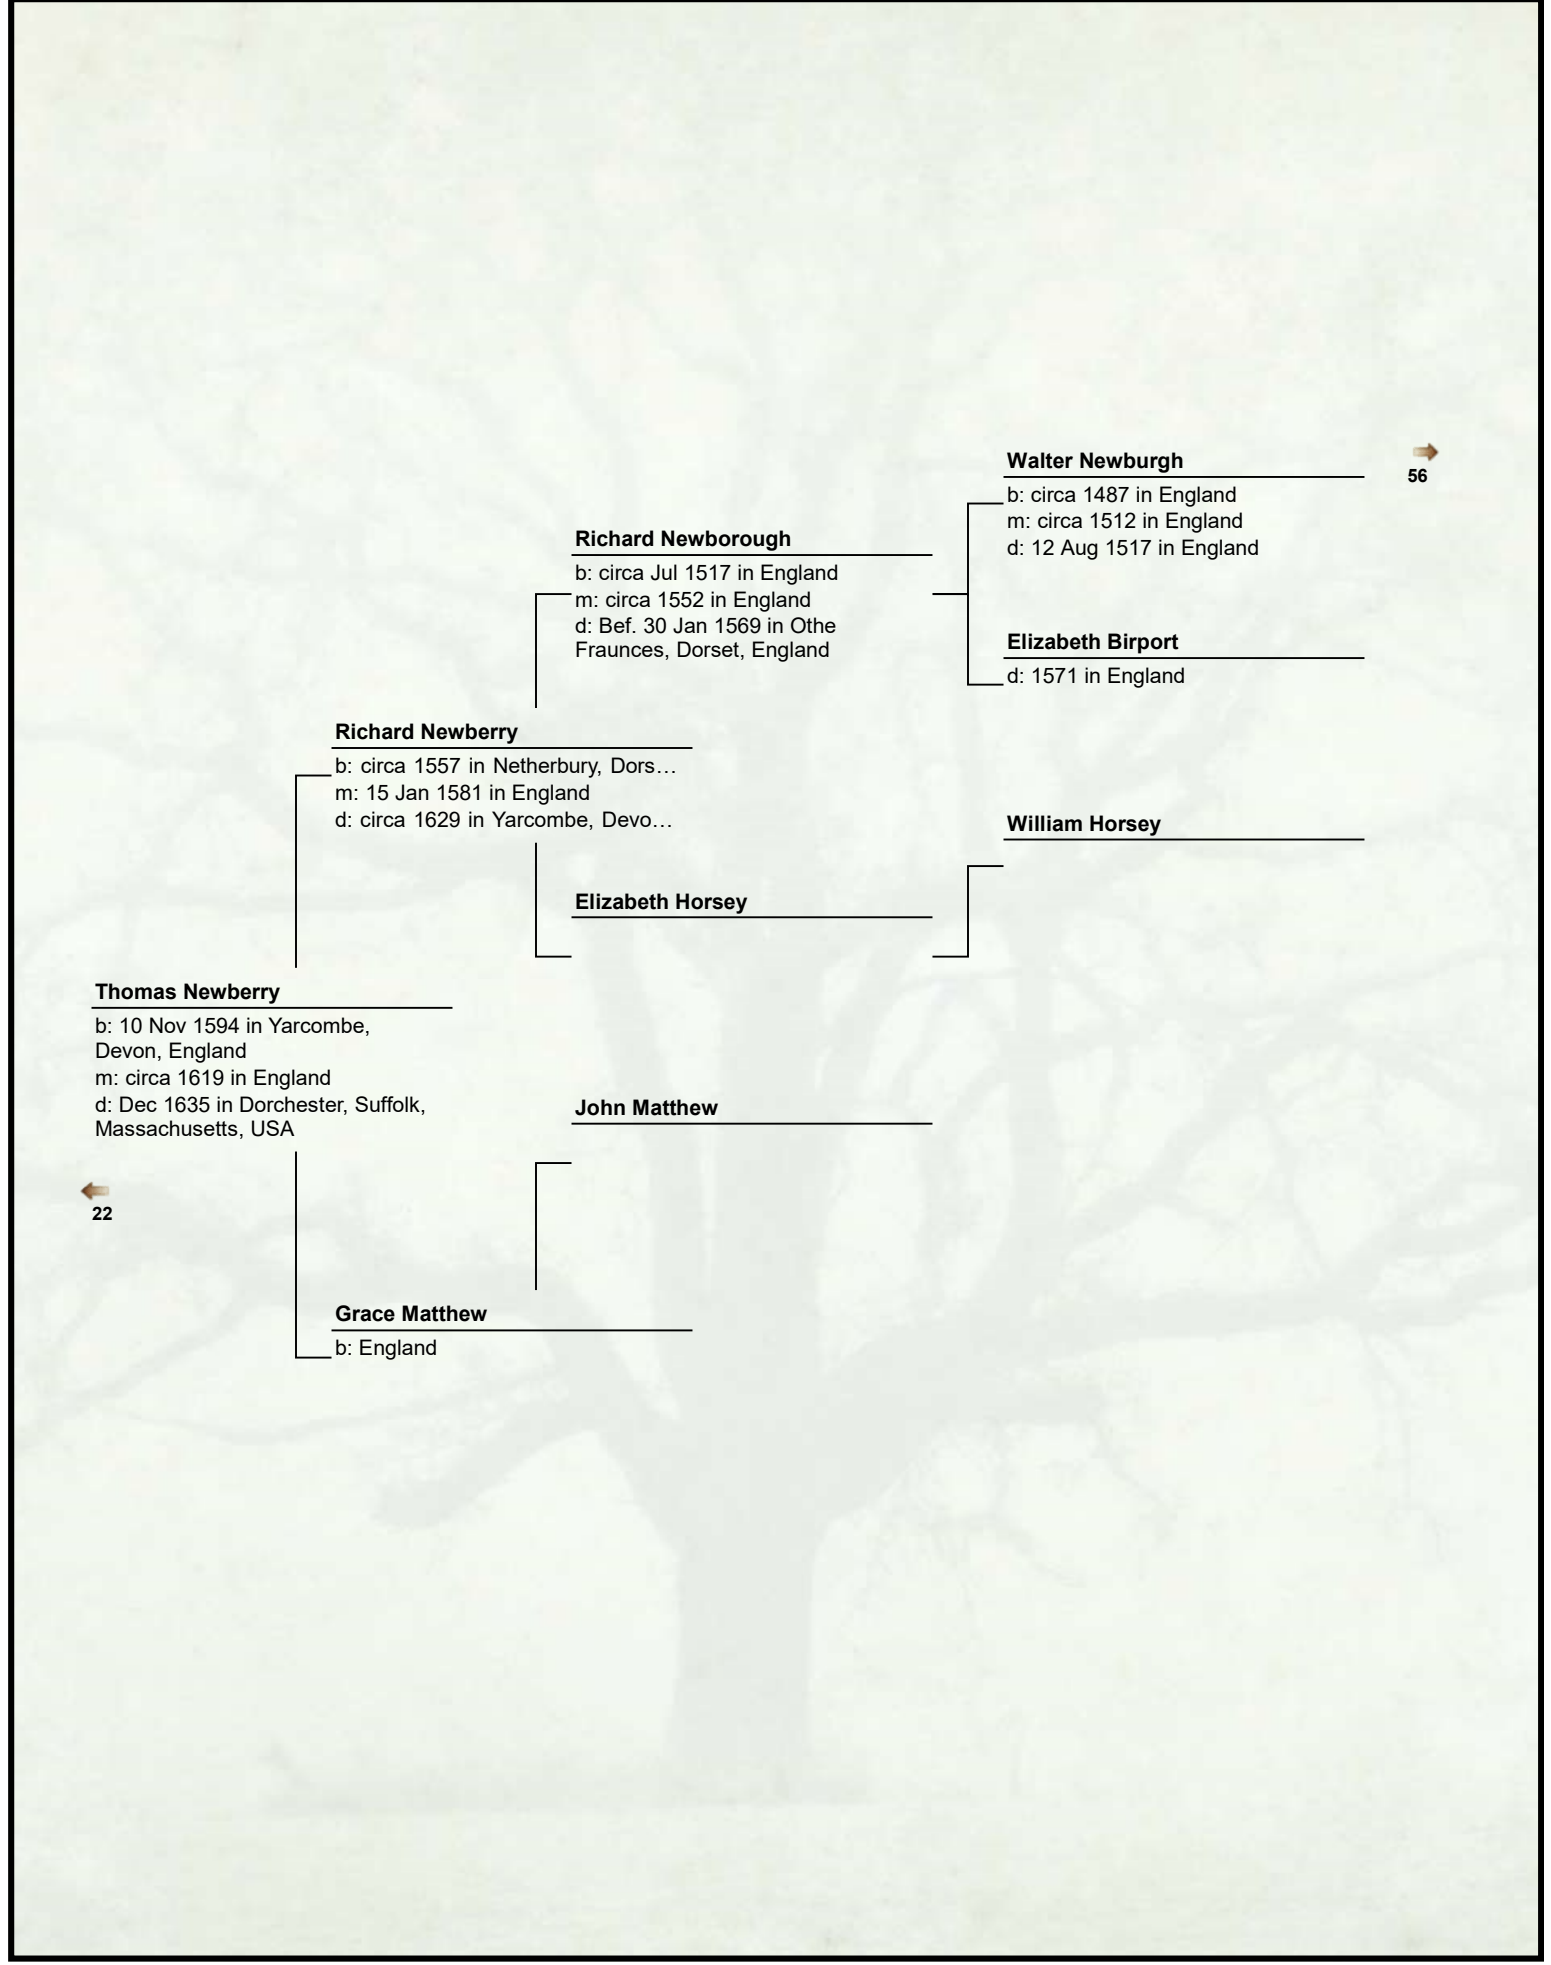

Elizabeth Saunders

b: 1582 in Lydiard St. Lawrence,
England
m: 19 Jan 1606 in Tolland,
Somerset, England
d: 07 Jul 1655 in Windsor, Hartford,
Connecticut, USA

Thomas Saunders

d: Jun 1609

Anne Blake

Walter Newburgh