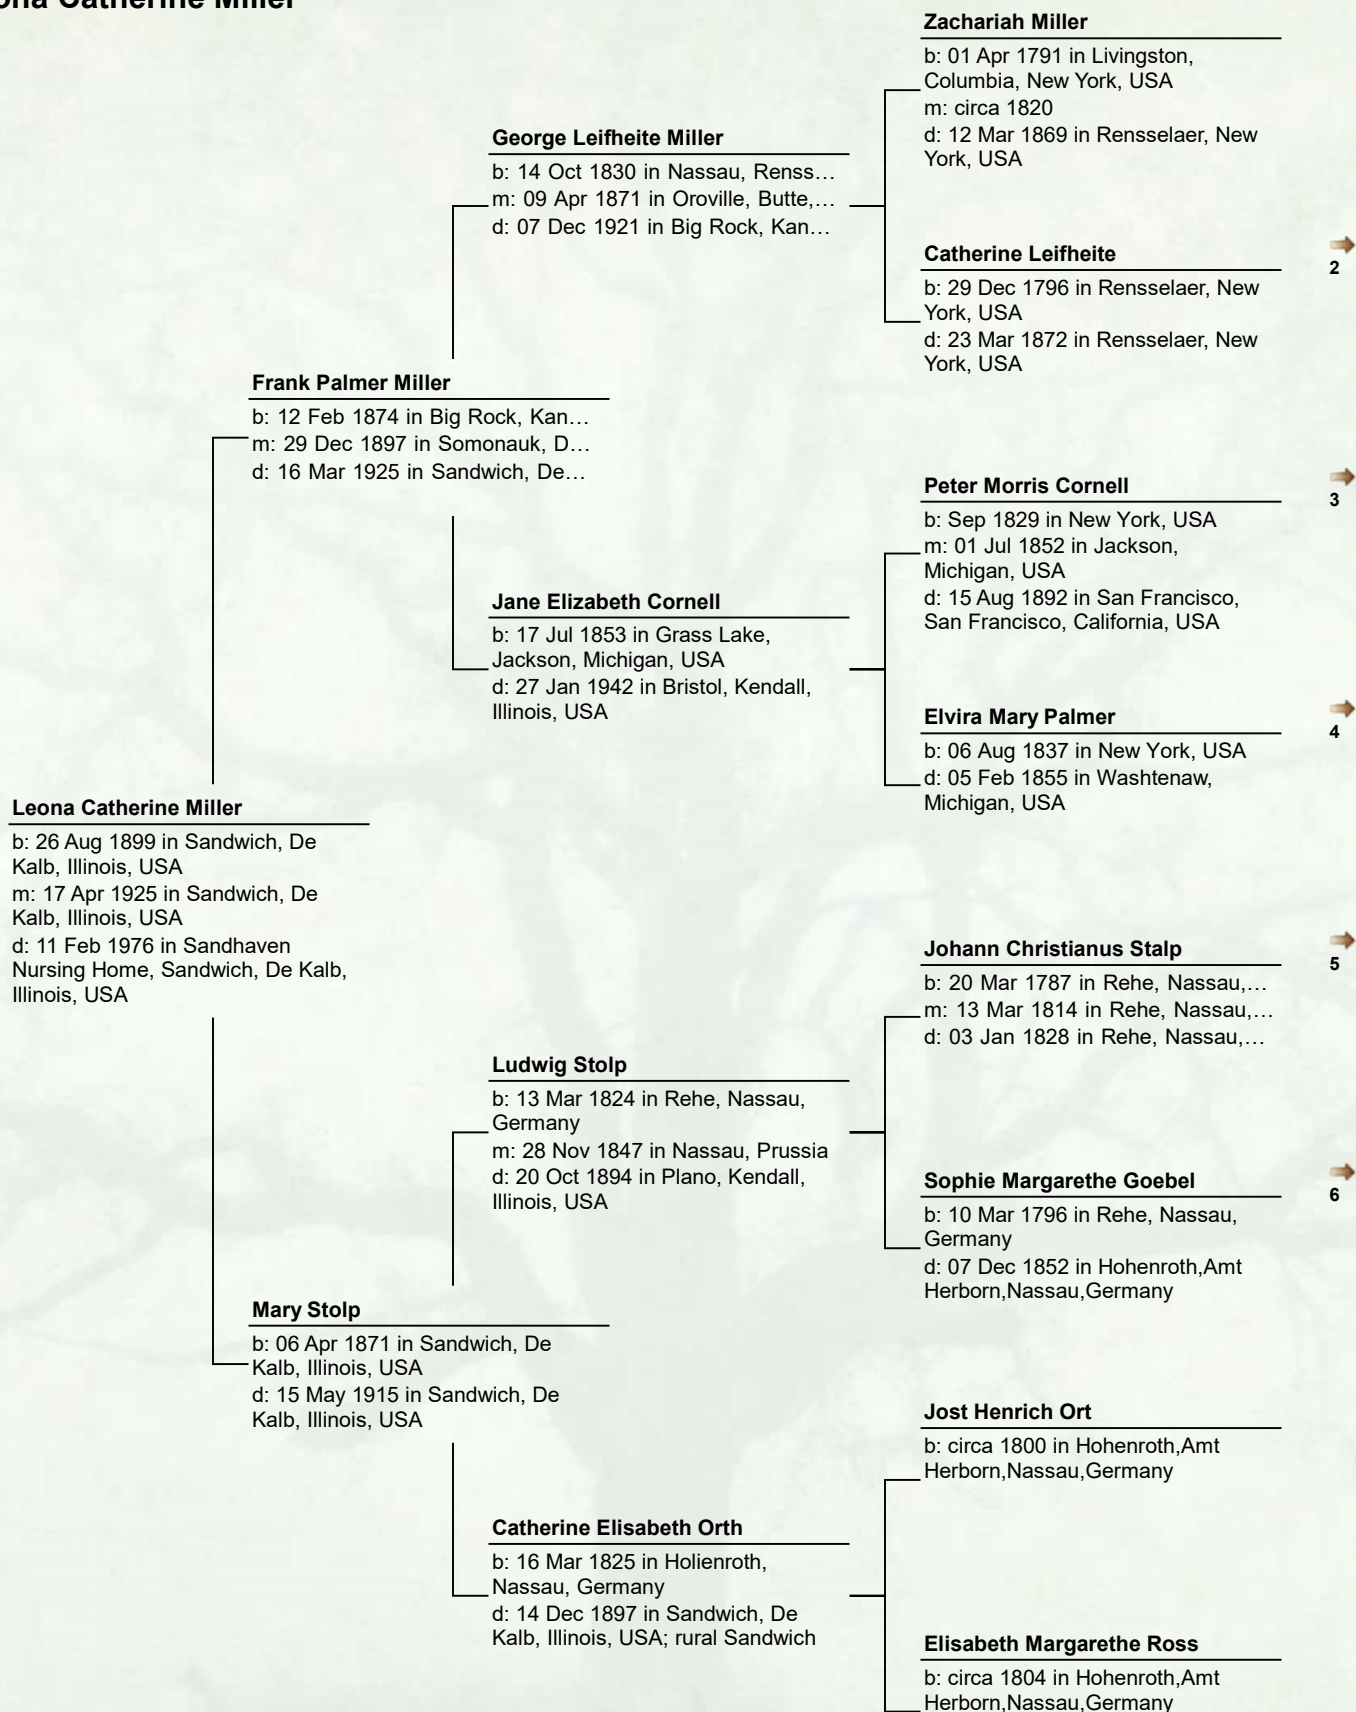

Pedigree Chart for Leona Catherine Miller

Catherine Leifheite

b: 29 Dec 1796 in Rensselaer, New York, USA
m: circa 1820
d: 23 Mar 1872 in Rensselaer, New York, USA

John Liphite

b: 1756 in New York, USA
d: 1818 in Rensselaer County, New York, USA