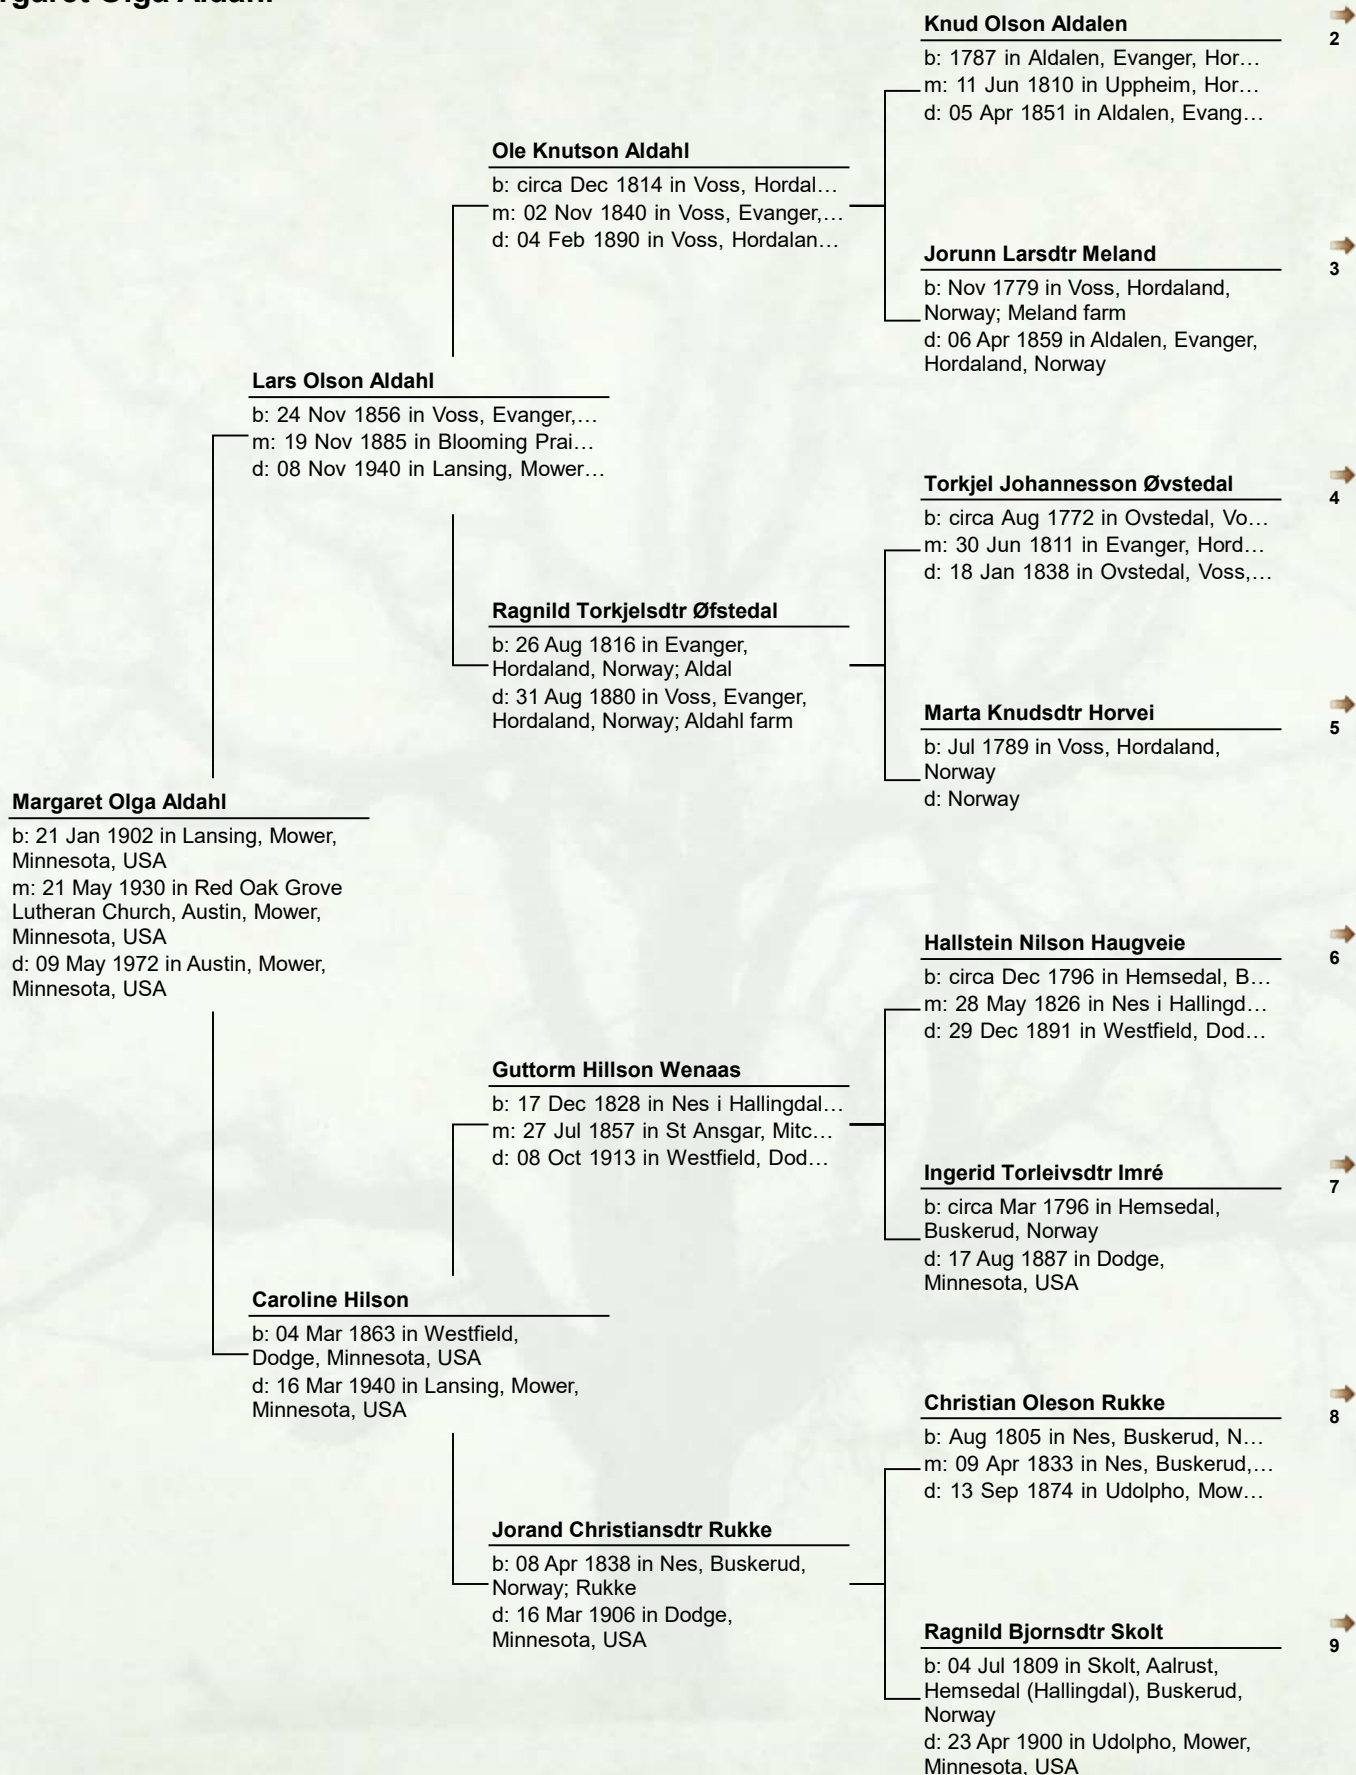

Pedigree Chart for Margaret Olga Aldahl

Johannes Haldorson

b: circa 1697 in Geilane, Evanger,...
m: 1725 in Evanger, Hordaland,...
d: Bet. 09 Mar 1746/47–1756 in...

10

Hans Johannesson Hermundsdal

b: 1729 in Hermundsdal, Evanger,...
m: 19 Jun 1753 in Evanger, Hord...
d: Nov 1812 in Aldalen, Evanger,...