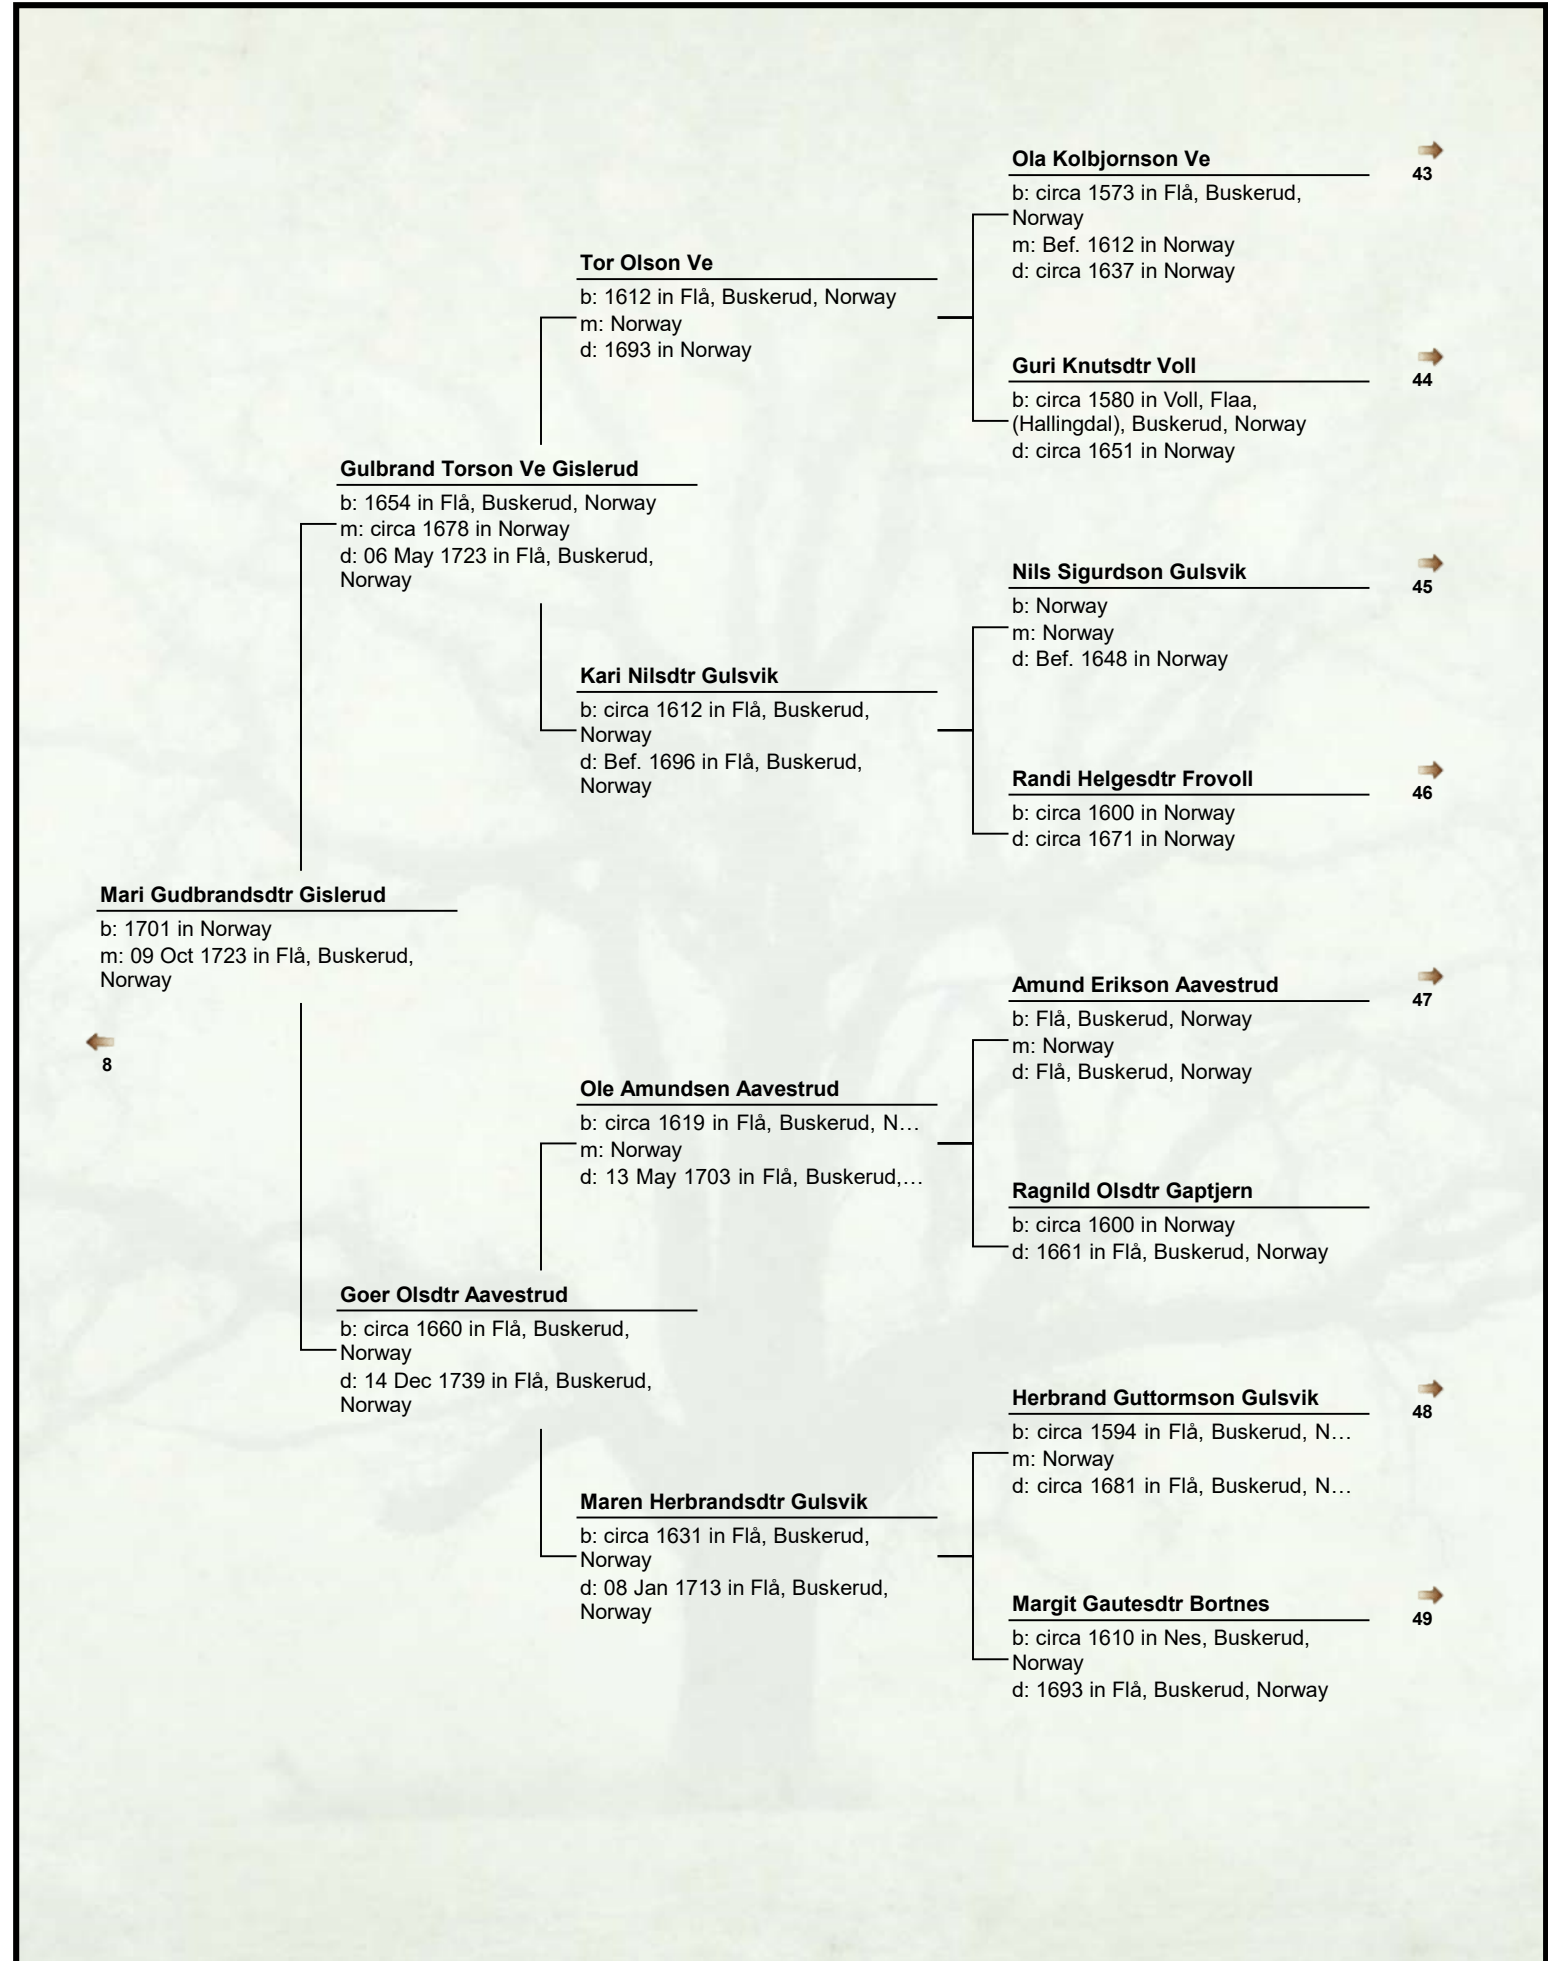

Tor Olson Ve

b: 1612 in Flå, Buskerud, Norway
m: Norway
d: 1693 in Norway

Ola Kolbjornson Ve

b: circa 1573 in Flå, Buskerud, Norway
m: Bef. 1612 in Norway
d: circa 1637 in Norway

43

Gulbrand Torson Ve Gislerud

b: 1654 in Flå, Buskerud, Norway
m: circa 1678 in Norway
d: 06 May 1723 in Flå, Buskerud, Norway

Guri Knutsdtr Voll

b: circa 1580 in Voll, Flaa, (Hallingdal), Buskerud, Norway
d: circa 1651 in Norway

44

Kari Nilsdtr Gulsvik

b: circa 1612 in Flå, Buskerud, Norway
d: Bef. 1696 in Flå, Buskerud, Norway

Nils Sigurdson Gulsvik

b: Norway
m: Norway
d: Bef. 1648 in Norway

45

Randi Helgesdtr Frovoll

b: circa 1600 in Norway
d: circa 1671 in Norway

46

Mari Gudbrandsdtr Gislerud

b: 1701 in Norway
m: 09 Oct 1723 in Flå, Buskerud, Norway

8

Ole Amundsen Aavestrud

b: circa 1619 in Flå, Buskerud, N...
m: Norway
d: 13 May 1703 in Flå, Buskerud,...

Amund Erikson Aavestrud

b: Flå, Buskerud, Norway
m: Norway
d: Flå, Buskerud, Norway

47

Goer Olsdtr Aavestrud

b: circa 1660 in Flå, Buskerud, Norway
d: 14 Dec 1739 in Flå, Buskerud, Norway

Ragnild Olsdtr Gaptjern

b: circa 1600 in Norway
d: 1661 in Flå, Buskerud, Norway

Maren Herbrandsdtr Gulsvik

b: circa 1631 in Flå, Buskerud, Norway
d: 08 Jan 1713 in Flå, Buskerud, Norway

Herbrand Guttormson Gulsvik

b: circa 1594 in Flå, Buskerud, N...
m: Norway
d: circa 1681 in Flå, Buskerud, N...

48

Margit Gaudesdtr Bortnes

b: circa 1610 in Nes, Buskerud, Norway
d: 1693 in Flå, Buskerud, Norway

49