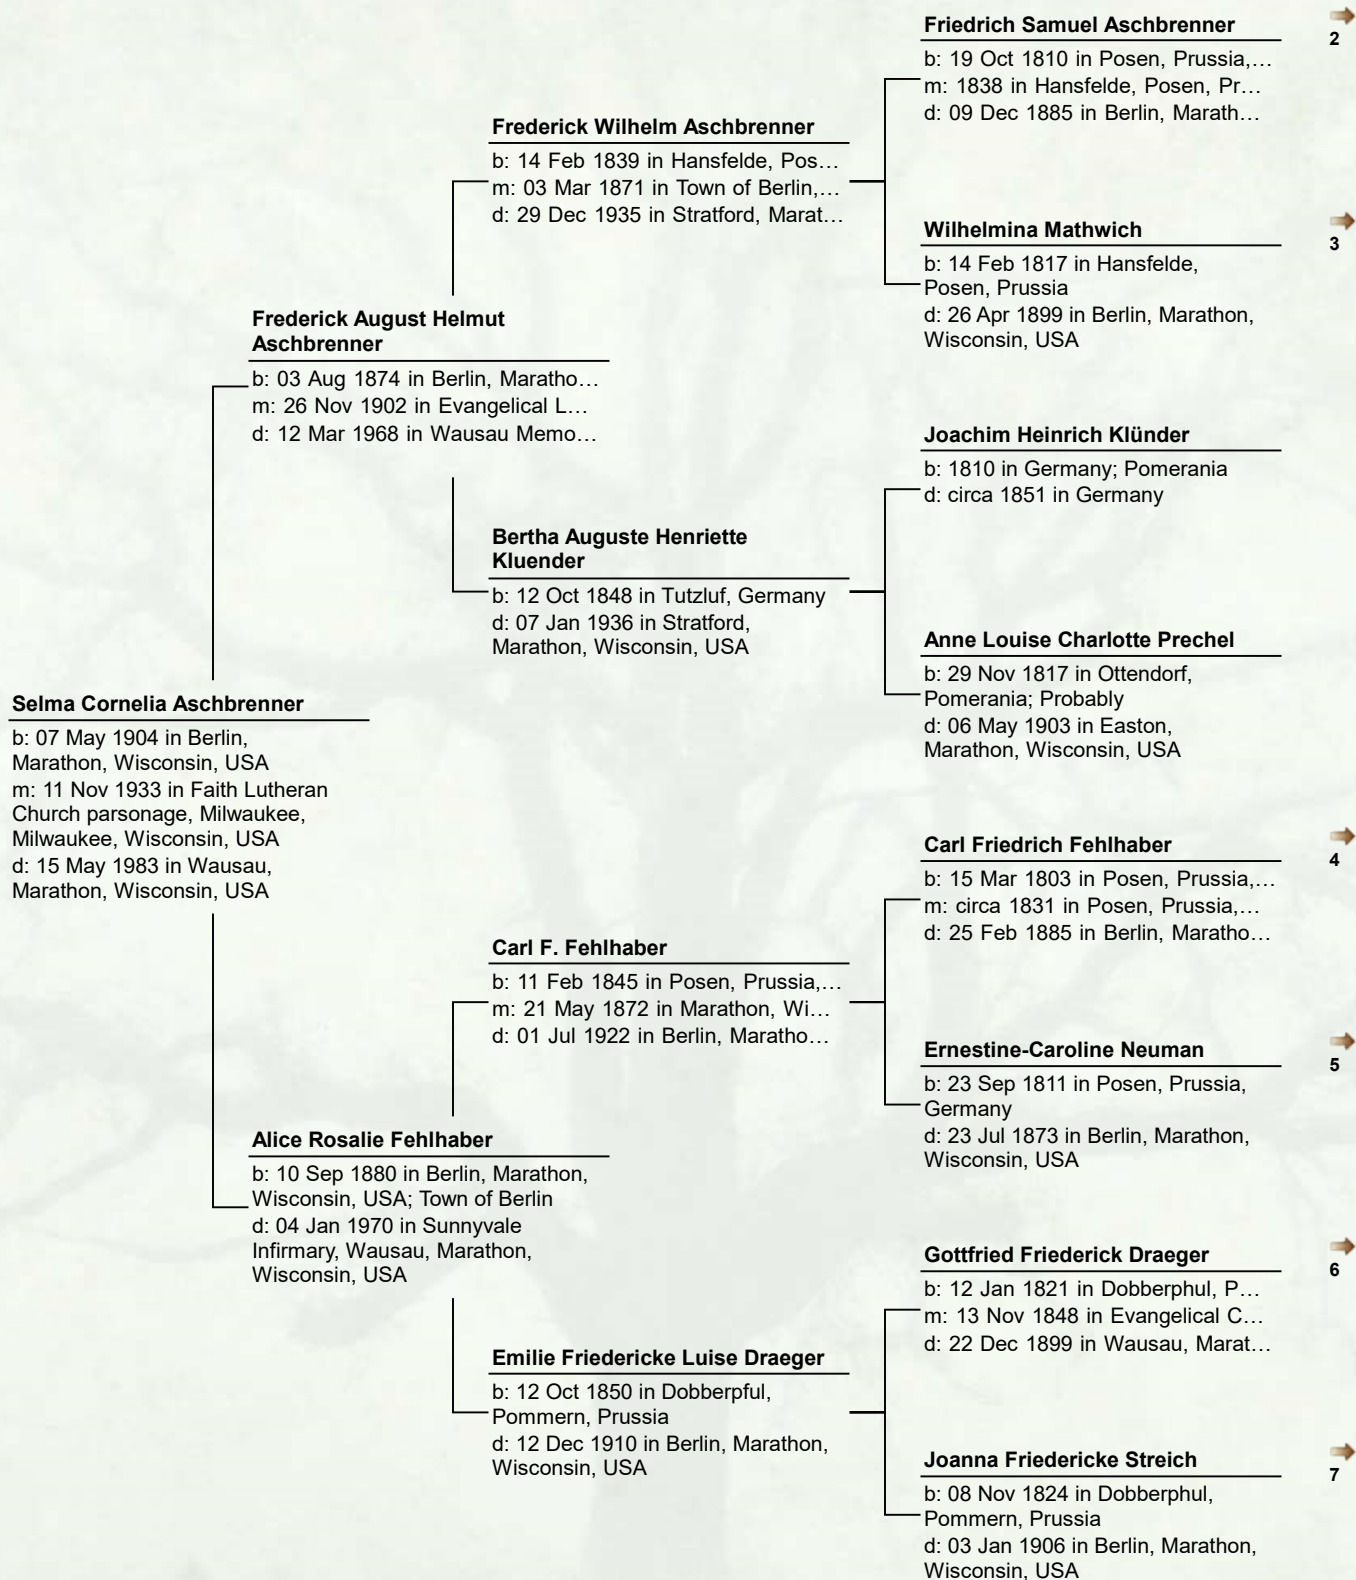

Pedigree Chart for Selma Cornelia Aschbrenner